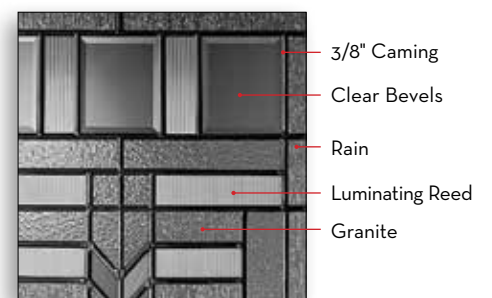

Glass size: 0764 / 2264 / 0764
with Custom Transom
Door: Fiberglass OAK40
Sidelite: Fiberglass OAK2R

PRIVACY 8

● Privacy Guide. See pages 4 and 5.

Royston	0836*	2236*	0848	2248	0764*	2264	2208*	2215*
Patina	■	■	■	■	■	■	■	■

NOTE: Custom transom and sidelites are available. Contact your local dealer for more information.
*Available with Solution Series frame.

Patina