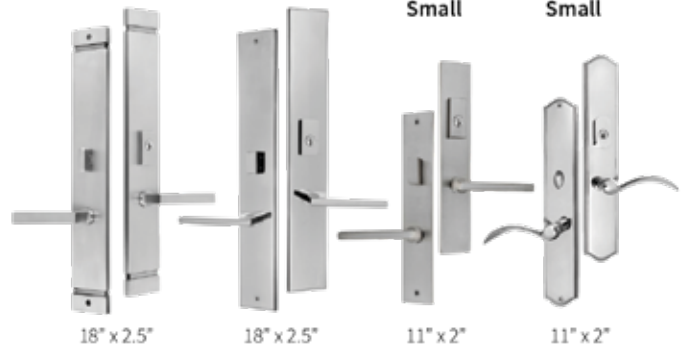

**Torino (30mm)**

Available finishes: Polished Brass, Antique Brass, Oil Rubbed Bronze, Satin Nickel, Dark Bronze, Pewter, Black

**Verona**

**Milano**

**Milano Small**

**Tuskana Small**

18" x 2.5"

18" x 2.5"