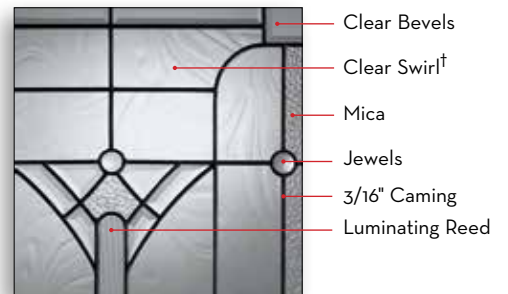

## PRIVACY 5

● Privacy Guide. See pages 4 and 5.

† Swirl glass often contains small bubbles/surface imperfections. They are not considered defects. See page 6 for more information.

Patina

Glass Size: 2236  
Door: Fiberglass SMO22