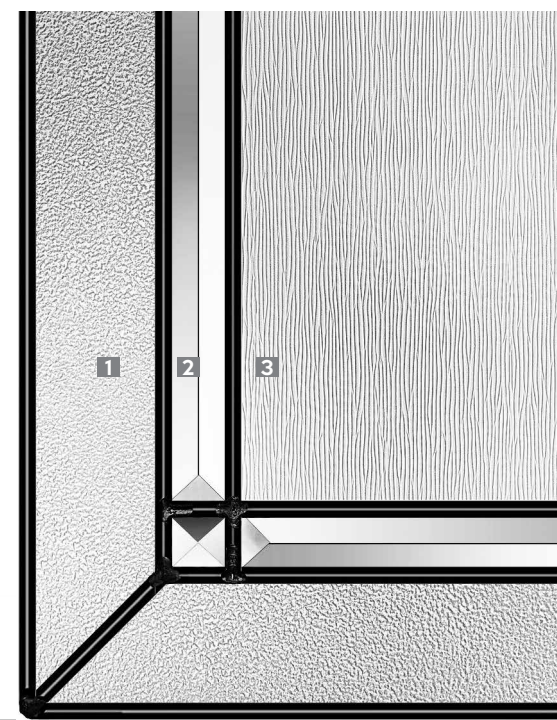

FINI STANDARD | STANDARD FINISH

NOTE: Autres finis disponibles | Other available finishes

N Plomb soudé antique | Antique Welded Lead

- Kasumi 1
- Clair biseauté
  Beveled Clear 2
- Grain 3